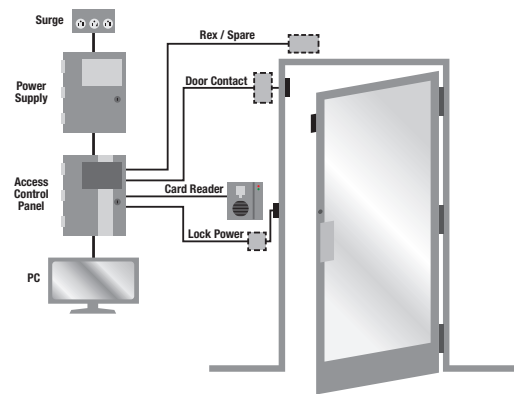

DOOR CONTROL APPLICATIONS

Cable Solution	Description
E2032S	18/2 Conductor Shielded Riser
E2034S	18/4 Conductor Shielded Riser
E2036S	18/6 Conductor Shielded Riser
E2038S	18/8 Conductor Shielded Riser
E2202S	18/2 Conductor Shielded Plenum
E2204S	18/4 Conductor Shielded Plenum
E2206S	18/6 Conductor Shielded Plenum
E2208S	18/8 Conductor Shielded Plenum

CAROL® Composite Access Control Cable – Riser* (3) Multi-Conductors • (1) Multi-Pair • Overall Jacket 60°C 300 Volt (UL) & C(UL) Type CMR

Catalog Number	Overall Nom. O.D. Inch (mm)	Comp. No.	Component Descriptions	Conductors Color Code	Component Nominal O.D. Inch (mm)	Insulation Thickness Inch (mm)
4ERS4S	0.430	1	4 Cond, 18 AWG, Shielded	White, Black, Red, Green	0.180 (4.572)	0.008 (0.2032)
		2	3 Pair, 22 AWG, Shielded	White & Green, Orange & Black, Red & Black	0.195 (4.93)	0.008 (0.2032)
		3	2 Cond, 22 AWG, Shielded	Red, Black	0.125 (3.175)	0.008 (0.2032)
		4	4 Cond, 22 AWG, Shielded	White, Black, Red, Green	0.145 (3.683)	0.008 (0.2032)
4ERS1S	0.420	1	4 Cond, 18 AWG, Unshielded	White, Black, Red, Green	0.180 (4.572)	0.008 (0.2032)
		2	3 Pair, 22 AWG, Unshielded	White & Green, Orange & Black, Red & Black	0.195 (4.93)	0.008 (0.2032)
		3	2 Cond, 22 AWG, Unshielded	Red, Black	0.125 (3.175)	0.008 (0.2032)
		4	4 Cond, 22 AWG, Unshielded	White, Black, Red, Green	0.145 (3.683)	0.008 (0.2032)