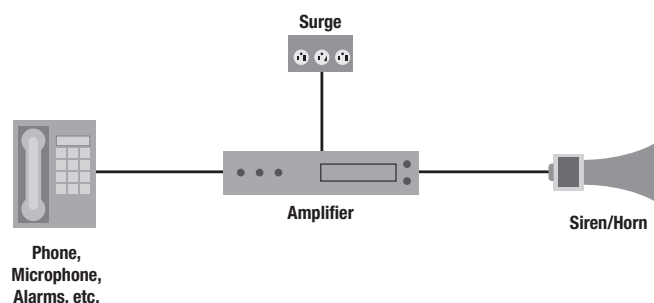

Cable Solution	Description
C1000	Command® Series Twisted Pair Speaker, 22/2, 7x30 Stranding, 500' Reels
C1001	Command Series Twisted Pair Speaker, 20/2, 7x28 Stranding, 500' Reels
C1002	Command Series Twisted Pair Speaker, 18/2, 7x26 Stranding, 500' Reels
C1003	Command Series Twisted Pair Speaker, 16/2, 19x29 Stranding, 500' Reels
C1004	Command Series Twisted Pair Speaker, 14/2, 42x30 Stranding, 500' Reels
C1005	Command Series Twisted Pair Speaker, 12/2, 65x30 Stranding, 500' Reels
C1362	22/2 Conductor Zip (not for inwall use)
C1357	18/2 Conductor Zip (not for inwall use)
C1458	16/2 Conductor Zip CL2
C1461	14/2 Conductor Zip CL2
C1463	12/2 Conductor Zip CL2
C1702	14/2 Command Series Home Grade Speaker
C1703	14/4 Command Series Home Grade Speaker
C1704	16/2 Command Series Home Grade Speaker
C1705	16/4 Command Series Home Grade Speaker
C1800	Command Series "High Def" Speaker Type NEC, 12/2, 105x32 Stranding, 500' Reels
C1801	Command Series "High Def" Speaker Type NEC, 12/4, 105x32 Stranding, 500' Reels
C1802	Command Series "High Def" Speaker Type NEC, 14/2, 105x34 Stranding, 500' Boxes
C1803	Command Series "High Def" Speaker Type NEC, 14/4, 105x34 Stranding, 500' Reels
C1804	Command Series "High Def" Speaker Type NEC, 16/2, 65x34 Stranding, 500' Boxes
C1805	Command Series "High Def" Speaker Type NEC, 16/4, 65x34 Stranding, 500' Boxes