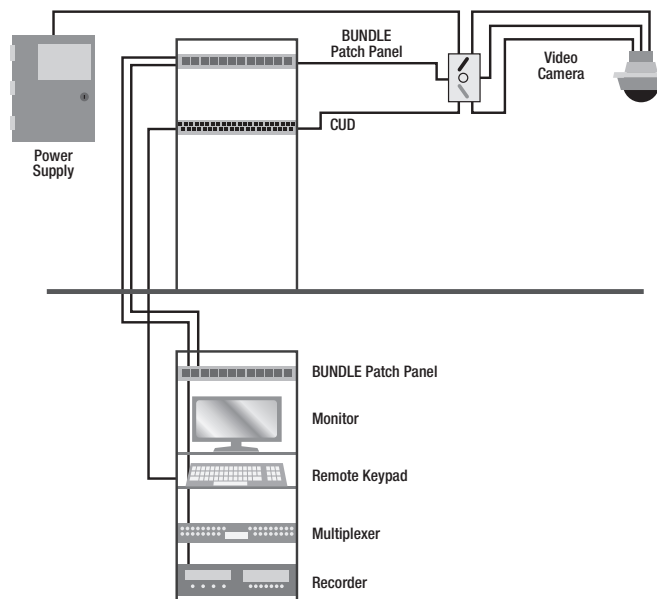

VIDEO SURVEILLANCE APPLICATIONS