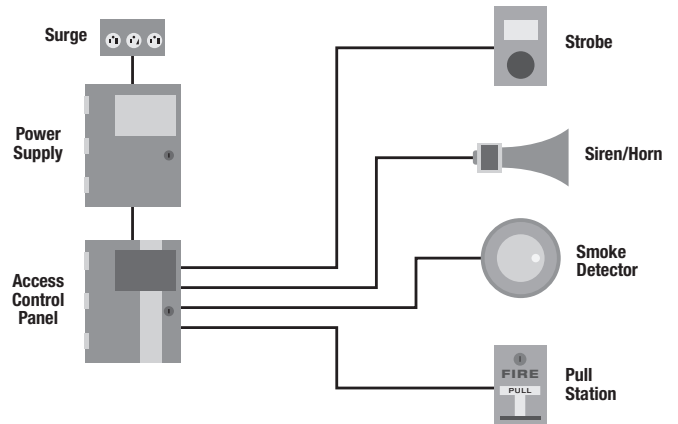

Fire Alarm and Life Safety

Applications:

- Smoke Detectors
- Strobes/Sirens
- Pull Stations
- Microprocessor/Addressable Controlled Systems

Cable Solution	Description
E1502S	18/2 Conductor Riser FPLR
E1504S	18/4 Conductor Riser FPLR
E1522S	14/2 Conductor Riser FPLR
E1524S	14/4 Conductor Riser FPLR
E2502S	18/2 Conductor Shielded Riser FPLR
E2504S	18/4 Conductor Shielded Riser FPLR
E2532S	14/2 Conductor Shielded Riser FPLR
E2534S	14/4 Conductor Shielded Riser FPLR
E3502S	18/2 Conductor Plenum FPLP
E3504S	18/4 Conductor Plenum FPLP
E3522S	14/2 Conductor Plenum FPLP
E3524S	14/4 Conductor Plenum FPLP